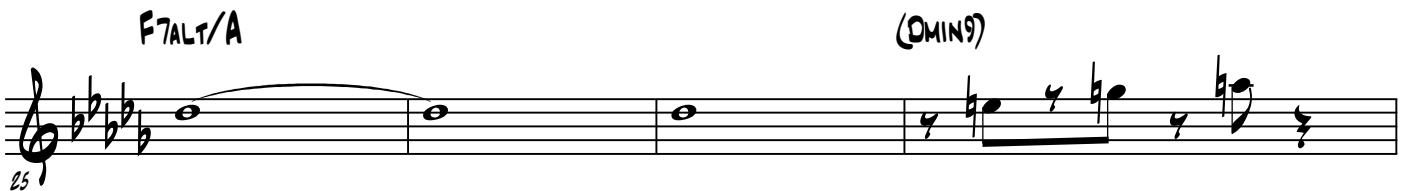

# I'LL CATCH YOU - GUITAR

JOHN SCOFIELD

STRAIGHT 8TH FEEL

INTRO - PLAY 4X

1X + 2X BASS ONLY, 3X + 4X DRUMS AND BASS

BAND IN

STRAIGHT 8TH FEEL  $D_{MIN9}$